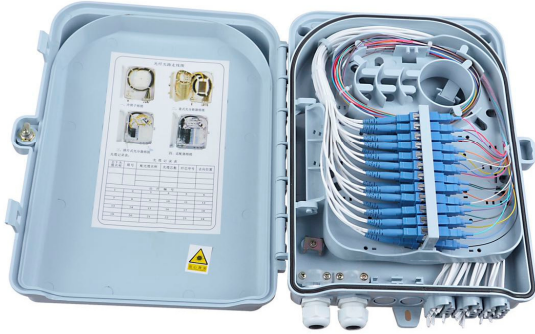

## 12/24 Core Fiber Optical Wall-mount Terminal Box

### Description:

Fiber Optical Wall-mount Terminal Box (IB-WMB) is designed to provide a connection and distribution point for FTTH applications. It integrates fiber splicing, distribution, storage and cable connection in one solid protection box.

### Features:

- For Indoor wall-mount application
- Max capacity: 24Core (for LC adapters only)
- Materials: PC+ABS
- Small size and light weight for easy installation
- Wall-mounted or Pole-mounted is available
- Dimension: 340\*240\*100mm

### Order Information

Part Number	Product Description
IB-WMB-12	12Core Fiber Optical Wall-mount Terminal Box with 6 X LC/PC Duplex adapters and pigtails
IB-WMB-24	24Core Fiber Optical Wall-mount Terminal Box with 12 X LC/PC Duplex adapters and pigtails