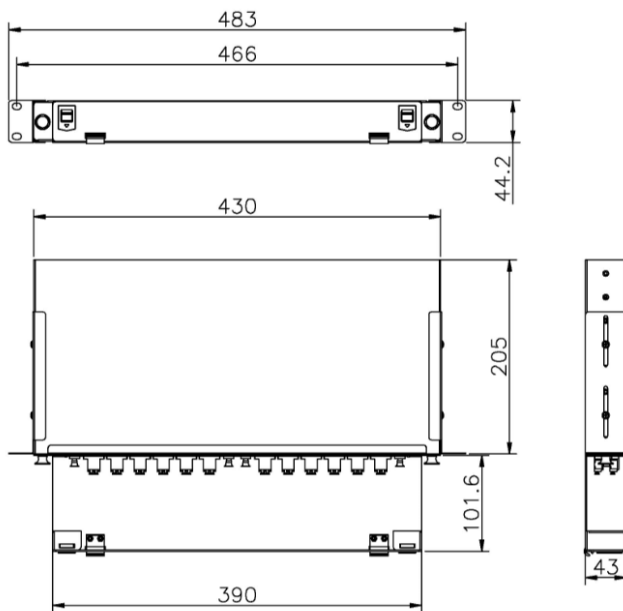

1U Drawer type Fiber Distribution Panel

DWT-SR Series

Features

- Fiber core: 24~48FO
- Material: Cold rolled steel
- Suitable for 19" mounting
- Sliding tray for easy access
- Size: 430mmW*44.2mmH*205mmD, 1U Height
- Color: Black

Deployment

- Data communications networks
- Telecommunication networks
- FTTH access network
- CATV networks

PN#DWT-SR24-SM-24DXLC

PN#DWT-SR12-SM-12DXLC

Ordering Information

Part No.	Description
DWT-SR12-SM-12DXLC	1U 12port Drawer Type Fiber Distribution Panel, Singlemode, with 12 Duplex LC adaptors
DWT-SR24-SM-24DXLC	1U 24port Drawer Type Fiber Distribution Panel, Singlemode, with 24 Duplex LC adaptors
DWT-SR12-MM-12DXLC	1U 12port Drawer Type Fiber Distribution Panel, Multimode, with 12 Duplex LC adaptors
DWT-SR24-MM-24DXLC	1U 24port Drawer Type Fiber Distribution Panel, Multimode, with 24 Duplex LC adaptors