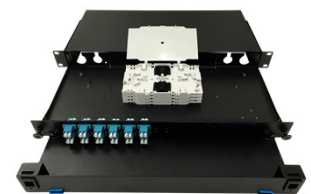

1U Drawer type Fiber Distribution Panel

DWT-SR Series

Features

- Fiber core: 24~48FO
- Material: Cold rolled steel
- Suitable for 19" mounting
- Sliding tray for easy access
- Size: 430mmW*44.2mmH*205mmD, 1U Height
- Color: Black

Deployment

- Data communications networks
- Telecommunication networks
- FTTH access network
- CATV networks

PN#DWT-SR24-SM-24DXLC

PN#DWT-SR12-SM-12DXLC

Ordering Information

Part No.	Description
DWT-SR12-SM-12DXLC	1U 12port Drawer Type Fiber Distribution Panel, Singlemode, with 12 Duplex LC adaptors
DWT-SR24-SM-24DXLC	1U 24port Drawer Type Fiber Distribution Panel, Singlemode, with 24 Duplex LC adaptors
DWT-SR12-MM-12DXLC	1U 12port Drawer Type Fiber Distribution Panel, Multimode, with 12 Duplex LC adaptors
DWT-SR24-MM-24DXLC	1U 24port Drawer Type Fiber Distribution Panel, Multimode, with 24 Duplex LC adaptors