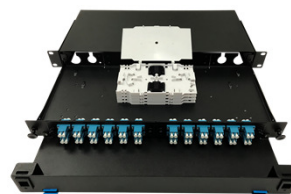

1U Drawer type Fiber Distribution Panel

DWT-SR Series

Features

- Fiber core: 24~48FO
- Material: Cold rolled steel
- Suitable for 19" mounting
- Sliding tray for easy access
- Size: 430mmW*44.2mmH*205mmD, 1U Height
- Color: Black

Deployment

- Data communications networks
- Telecommunication networks
- FTTH access network
- CATV networks

PN#DWT-SR24-SM-24DXLC

PN#DWT-SR12-SM-12DXLC

Ordering Information

Part No.	Description
DWT-SR12-SM-12DXLC	1U 12port Drawer Type Fiber Distribution Panel, Singlemode, with 12 Duplex LC adaptors
DWT-SR24-SM-24DXLC	1U 24port Drawer Type Fiber Distribution Panel, Singlemode, with 24 Duplex LC adaptors
DWT-SR12-MM-12DXLC	1U 12port Drawer Type Fiber Distribution Panel, Multimode, with 12 Duplex LC adaptors
DWT-SR24-MM-24DXLC	1U 24port Drawer Type Fiber Distribution Panel, Multimode, with 24 Duplex LC adaptors